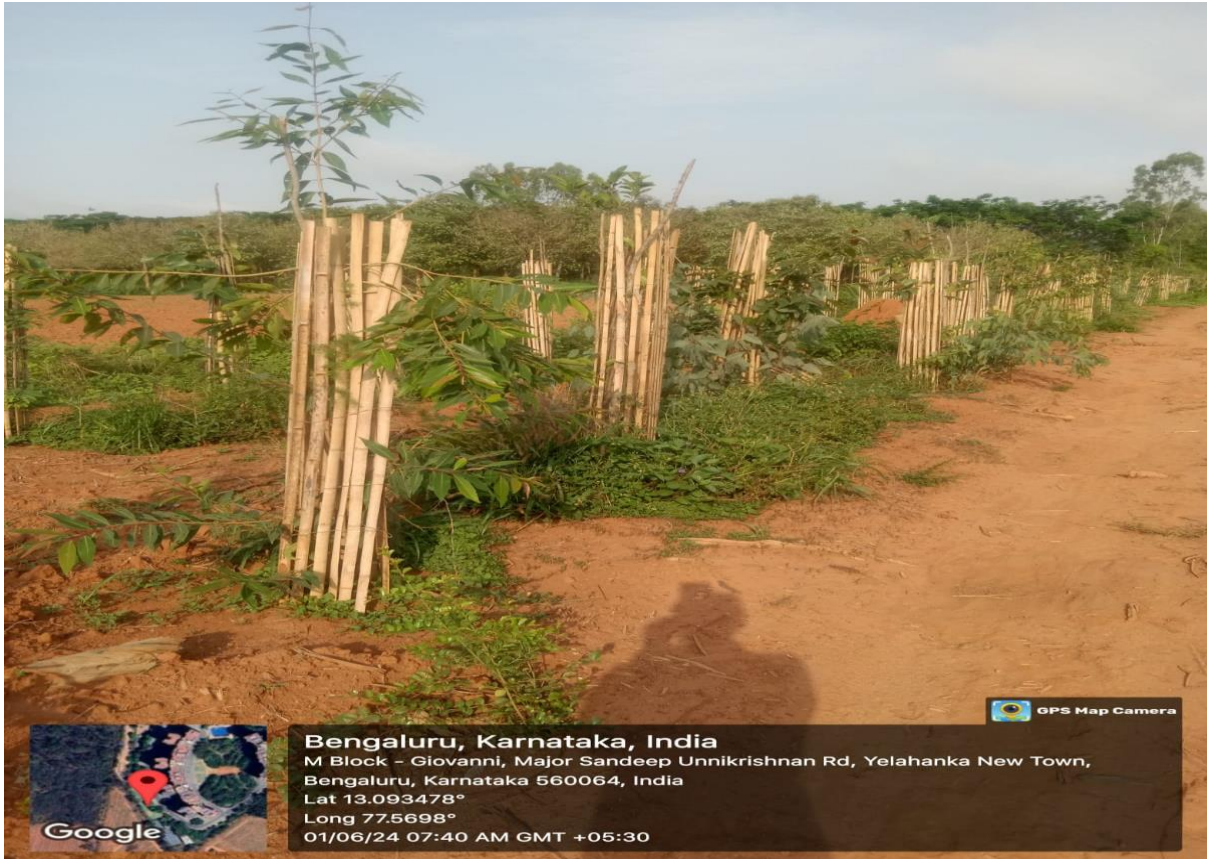

Afforestation at GKVK

Afforestation at GKVK

Afforestation at GKVK

Bengaluru, Karnataka, India

Purva Venezia Generator Room, PURVA VENEZIA, Vignana Kendra, Bengaluru,
Karnataka 560065, India

Lat 13.092558°

Long 77.569598°

02/06/24 01:10 PM GMT +05:30

Afforestation at GKVK

Afforestation at GKVK

Afforestation at GKVK

Afforestation at GKVK

Afforestation at GKVK

Afforestation at GKVK

Afforestation at GKVK